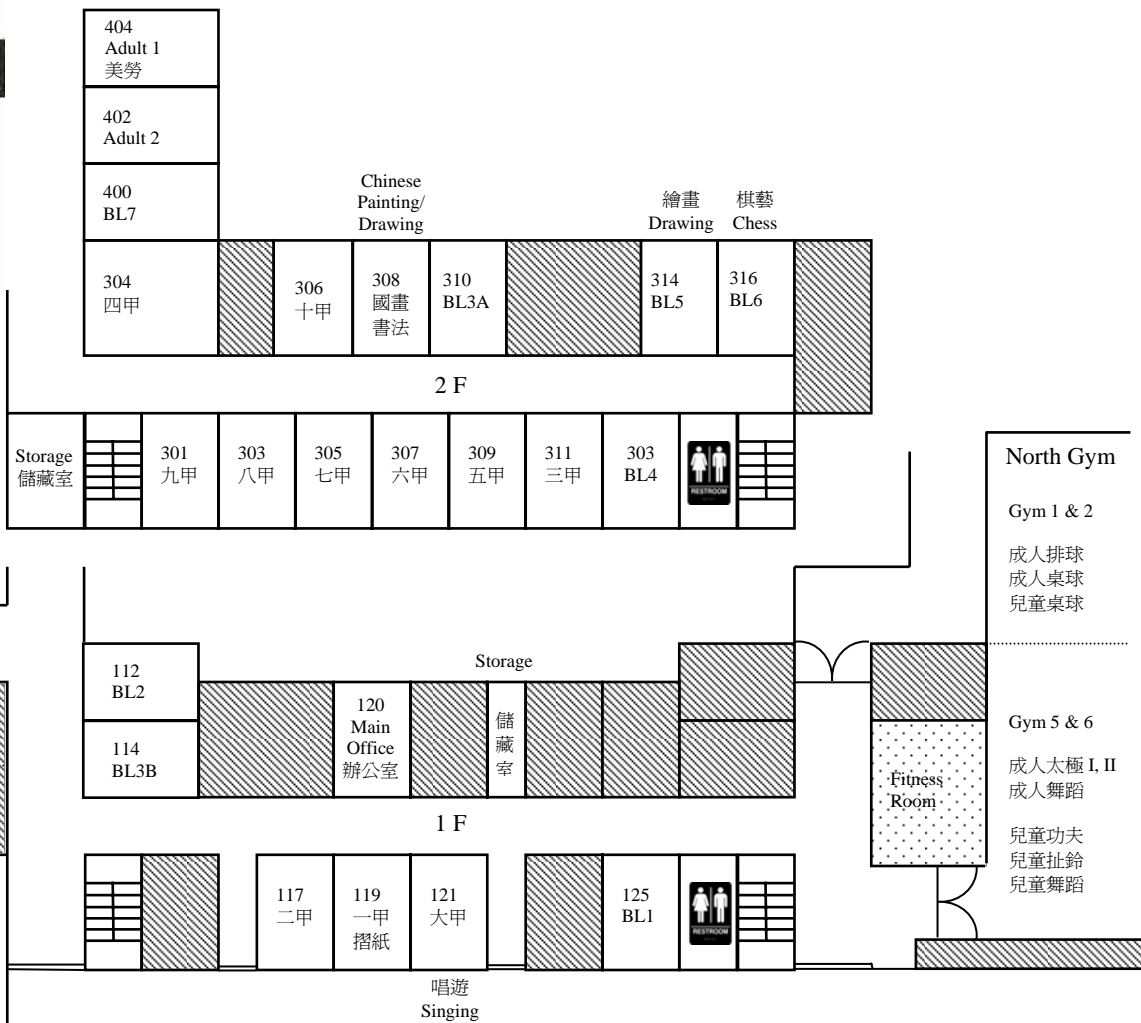

# 梅山中文學校 Murray Hill Chinese School

School year 2012 ~ 2013

(Alternative Classroom for North Gym)

North Parking Lot